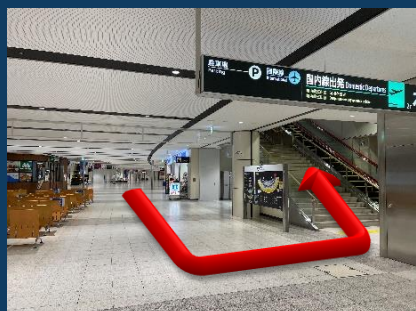

# How to go to PORTOM INTERNATIONAL HOKKAIDO from arrival gate at the Domestic Terminal

The hotel location is at International Terminal. It takes about 12 mins. (about 960m)

① Use your nearest elevator or escalator to go the 2<sup>nd</sup> floor.

② Keep walking until you see the sign "C gate", then you will see the Center Plaza nearby.

③ Go through the Center Plaza then you will see the connection passage.

④ Keep walking to the connecting passage to the International Terminal.

⑤ When you arrive at the International Terminal, you will see a convenience store on your left hand side and you should walk past it.

⑥ After passing the convenience store, you will see an elevator but do not get on it. Keep walking straight.