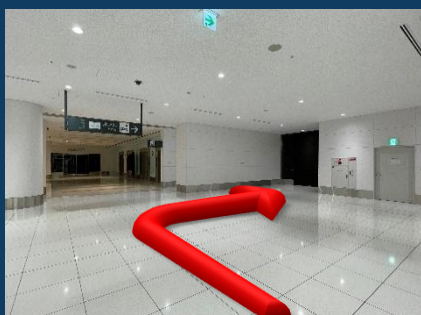

# How to go to PORTOM INTERNATIONAL HOKKAIDO from arrival gate at the Domestic Terminal

The hotel location is at International Terminal. It takes about 12 mins. (about 960m)

① Use your nearest elevator or escalator to go the 2<sup>nd</sup> floor.

② Keep walking until you see the sign "C gate", then you will see the Center Plaza nearby.

③ Go through the Center Plaza then you will see the connection passage.

④ Keep walking to the connecting passage to the International Terminal.

⑤ When you arrive at the International Terminal, you will see a convenience store on your left hand side and you should walk past it.

⑥ After passing the convenience store, you will see an elevator but do not get on it. Keep walking straight.

⑦ You will see a black automatic door on your right side. It is our hotel entrance.

⑧ Use the elevator to go up to the reception on the 4<sup>th</sup> floor.

⑨ When you arrive on the 4<sup>th</sup> floor, you will see the reception on your left side.